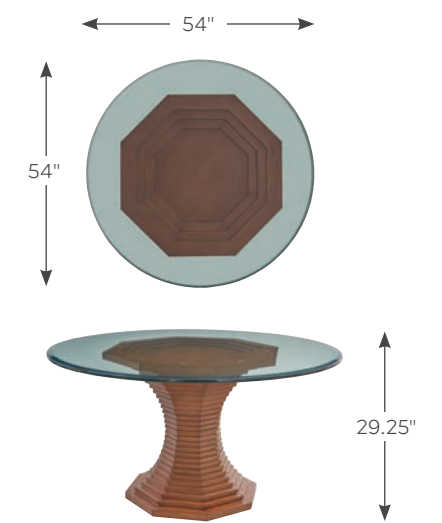

### DINING TABLE CONFIGURATIONS

420-877C Palomar Dining Table

420-875C Cabrillo Marble Top Dining Table

420-874-54C Cabrillo Glass Top Dining Table  
Also available with 60-inch or 72-inch glass top.