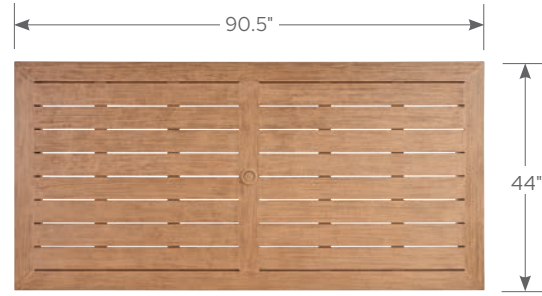

DINING TABLE TOP CONFIGURATIONS

3380-877
Isle of Palms
Rectangular Dining Table Top
90.5W x 44D x 1.5H in.