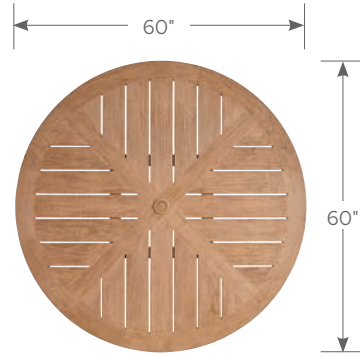

3380-870TT
Isle of Palms
Round Dining Table Top
60 diameter x 1.5H in.