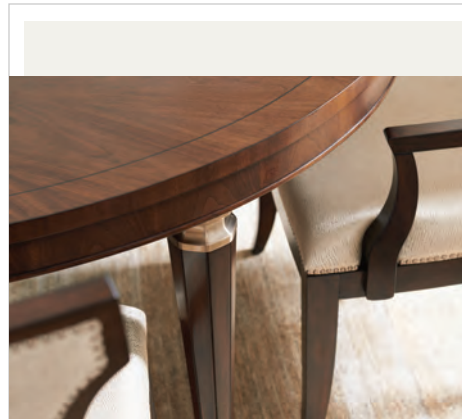

DINING ROOM

The Drake oval dining table offers a refined approach to entertaining, with comfortable seating for ten. A radial pattern of Cathedral Walnut on the top is framed with ebony inlay around the perimeter. The octagonal tapered legs have brushed rose gold finished collars at the top and decorative ferrules at the feet for a distinctive look.