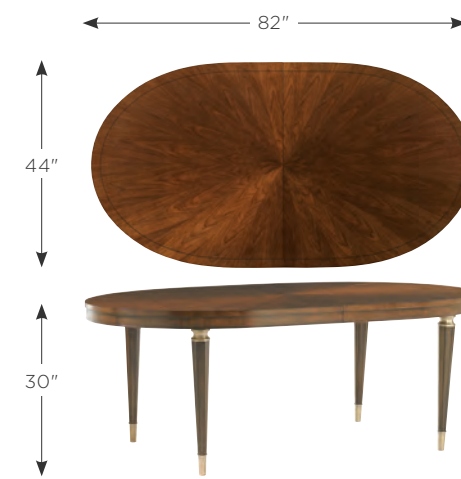

LL1597-44 Greenwood Leather Ottoman
25W x 22.5D x 19H in.

706-951 Aston Round Lamp Table
28.25 diameter x 24.25H in.

The commanding height of the Greenwood chair make it a signature design for the collection. The inside back and arms feature button tufting with a standard 22" blendown back pillow. The frame is offered in fabric or leather with a matching ottoman.

DINING TABLE TOP CONFIGURATIONS

706-872 Drake Oval Dining Table

706-875C Regis Round Dining Table

706-872 Drake Oval Dining Table
shown with one 24-in. leaf

706-872 Drake Oval Dining Table
shown with two 24-in. leaves