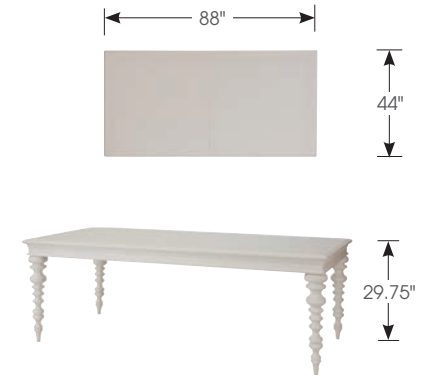

## DINING TABLE TOP CONFIGURATIONS

937-875C  
Moderna Round Dining Table  
60-82W x 29.5H in.

Shown with no leaves

Shown with (1) 22 inch leaf

937-877  
Palazzo Rectangular Dining Table  
88-132W x 44D x 29.75H in.

Shown with no leaves

Shown with (1) 22 inch leaf

Shown with (2) 22 inch leaves