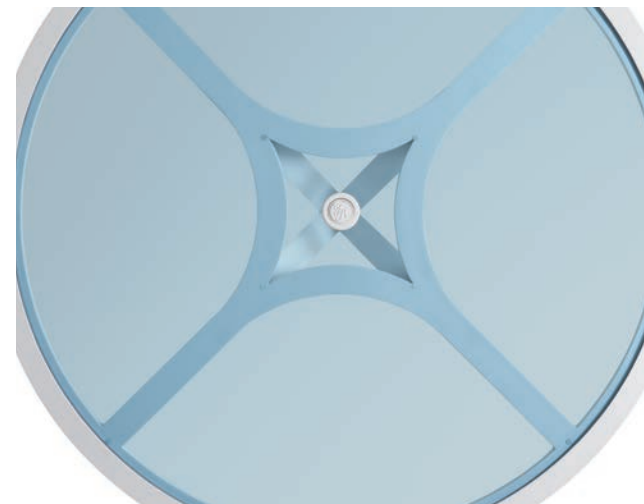

Promenade swivel bar stools feature concave woven backs in a split diamond pattern with a brushed aluminum kick plate protecting the foot rest.

The 60-inch Promenade round dining table offers a graceful silhouette and comfortable seating for five guests. There is an umbrella pass-through in the marine blue tempered glass top. The dining chair features a beautiful contemporary profile in the herringbone weave for a striking look.

3460-870GT
Ocean Breeze Promenade
Round Dining Table Glass Top
56 diameter x 2H in.

3460-18/CS3460-18
Ocean Breeze Promenade
Occasional Dining Chair and Cushion
24.5W x 26.5D x 34.5H in.