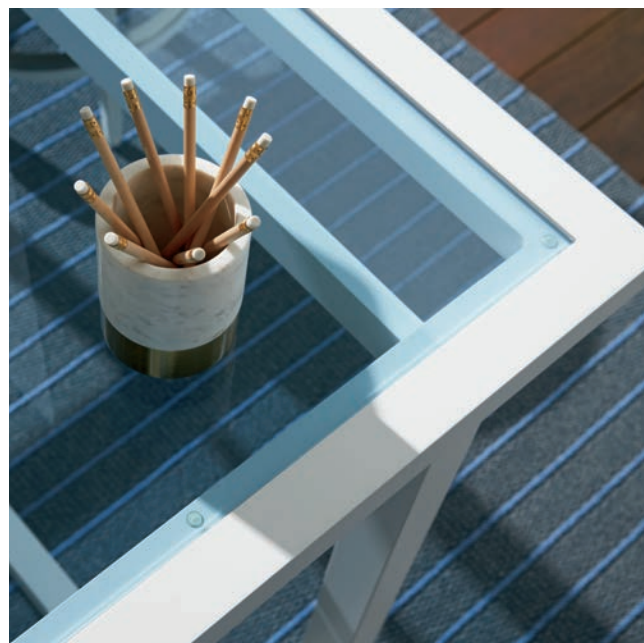

Promenade swivel counter stools feature concave woven backs in a split diamond pattern with a brushed aluminum kick plate protecting the foot rest.

3460-17SW/CS3460-17SW
Ocean Breeze Promenade
Swivel Counter Stool and Cushion
21.5W x 25D x 36H in.