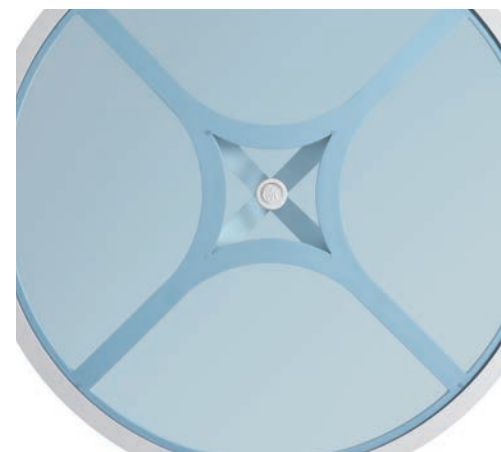

Tommy Bahama®

OUTDOOR LIVING

The most respected brand in luxury outdoor living blends innovative design with the finest materials and custom finishes to create a look that can transform any outdoor space into an entertainment oasis.

Inset tempered glass tops feature a soft marine blue coloration.

Choose from hundreds of easy-care outdoor performance fabrics to make a personal style statement.

Dining chairs and bar stools feature a woven diamond pattern.

Dining tables feature a pass-through in the glass tops to accommodate an umbrella.

Shelves on the cocktail and end tables feature a woven diamond pattern.

Durable aluminum dining and occasional tables feature a striking pearl white finish.

A vertical herringbone weave of all-weather wicker offers a sophisticated look.