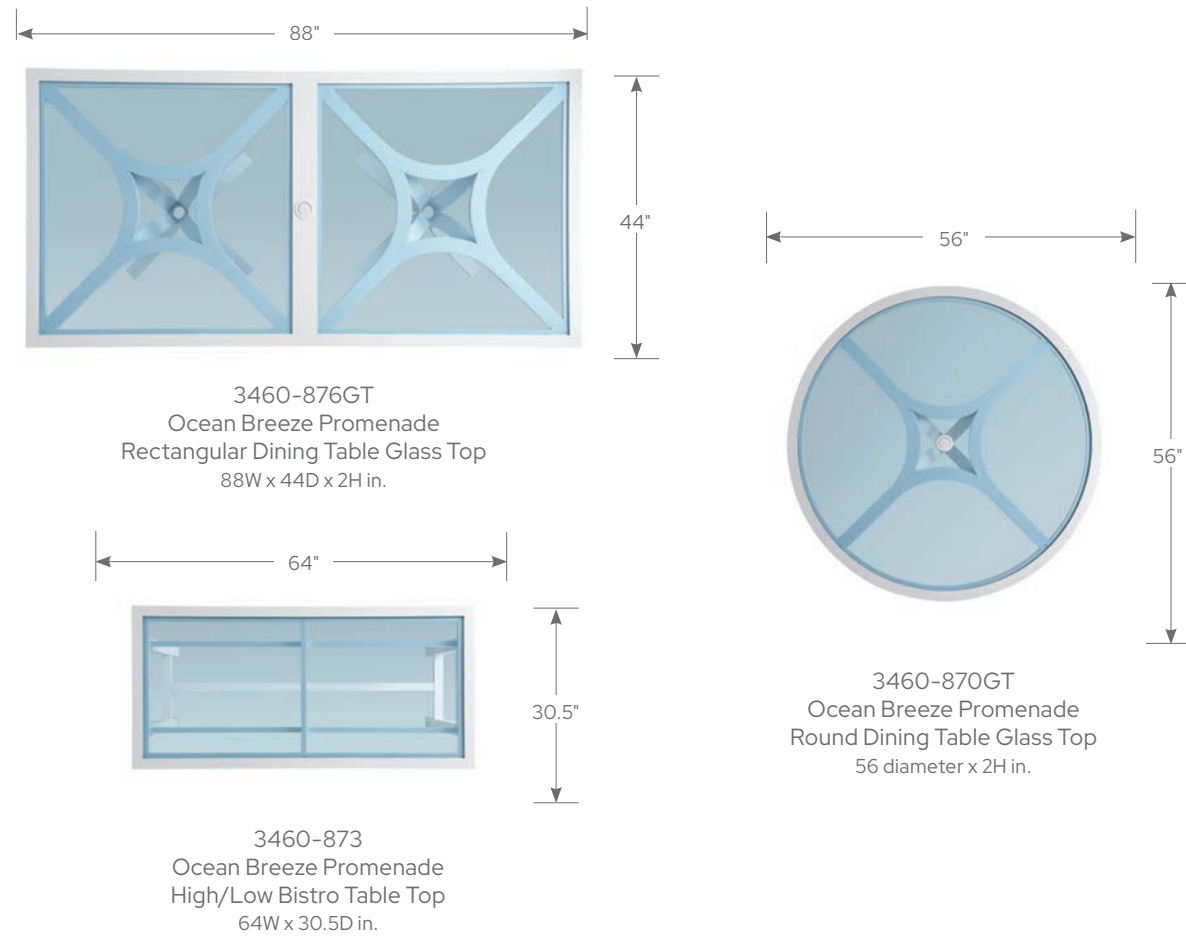

DINING TABLE TOP CONFIGURATIONS