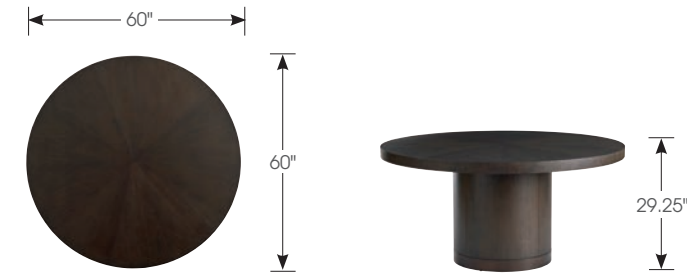

## DINING TABLE TOP CONFIGURATIONS

930-875C Silvercreek Round Dining Table  
60 Diameter x 29.25H in.

930-877 Ironwood Rectangular Dining Table  
88W x 44D x 29.5H in.