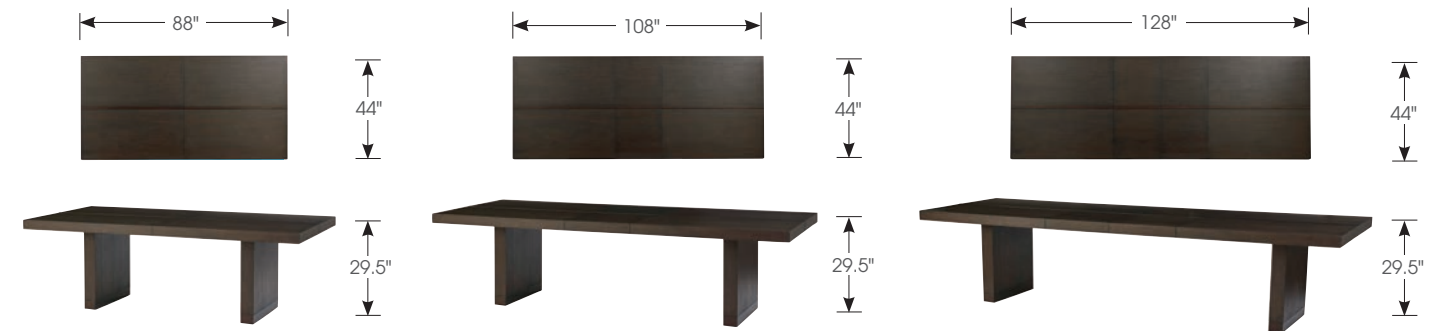

## DINING TABLE TOP CONFIGURATIONS

930-875C Silvercreek Round Dining Table  
60 Diameter x 29.25H in.

930-877 Ironwood Rectangular Dining Table  
88W x 44D x 29.5H in.